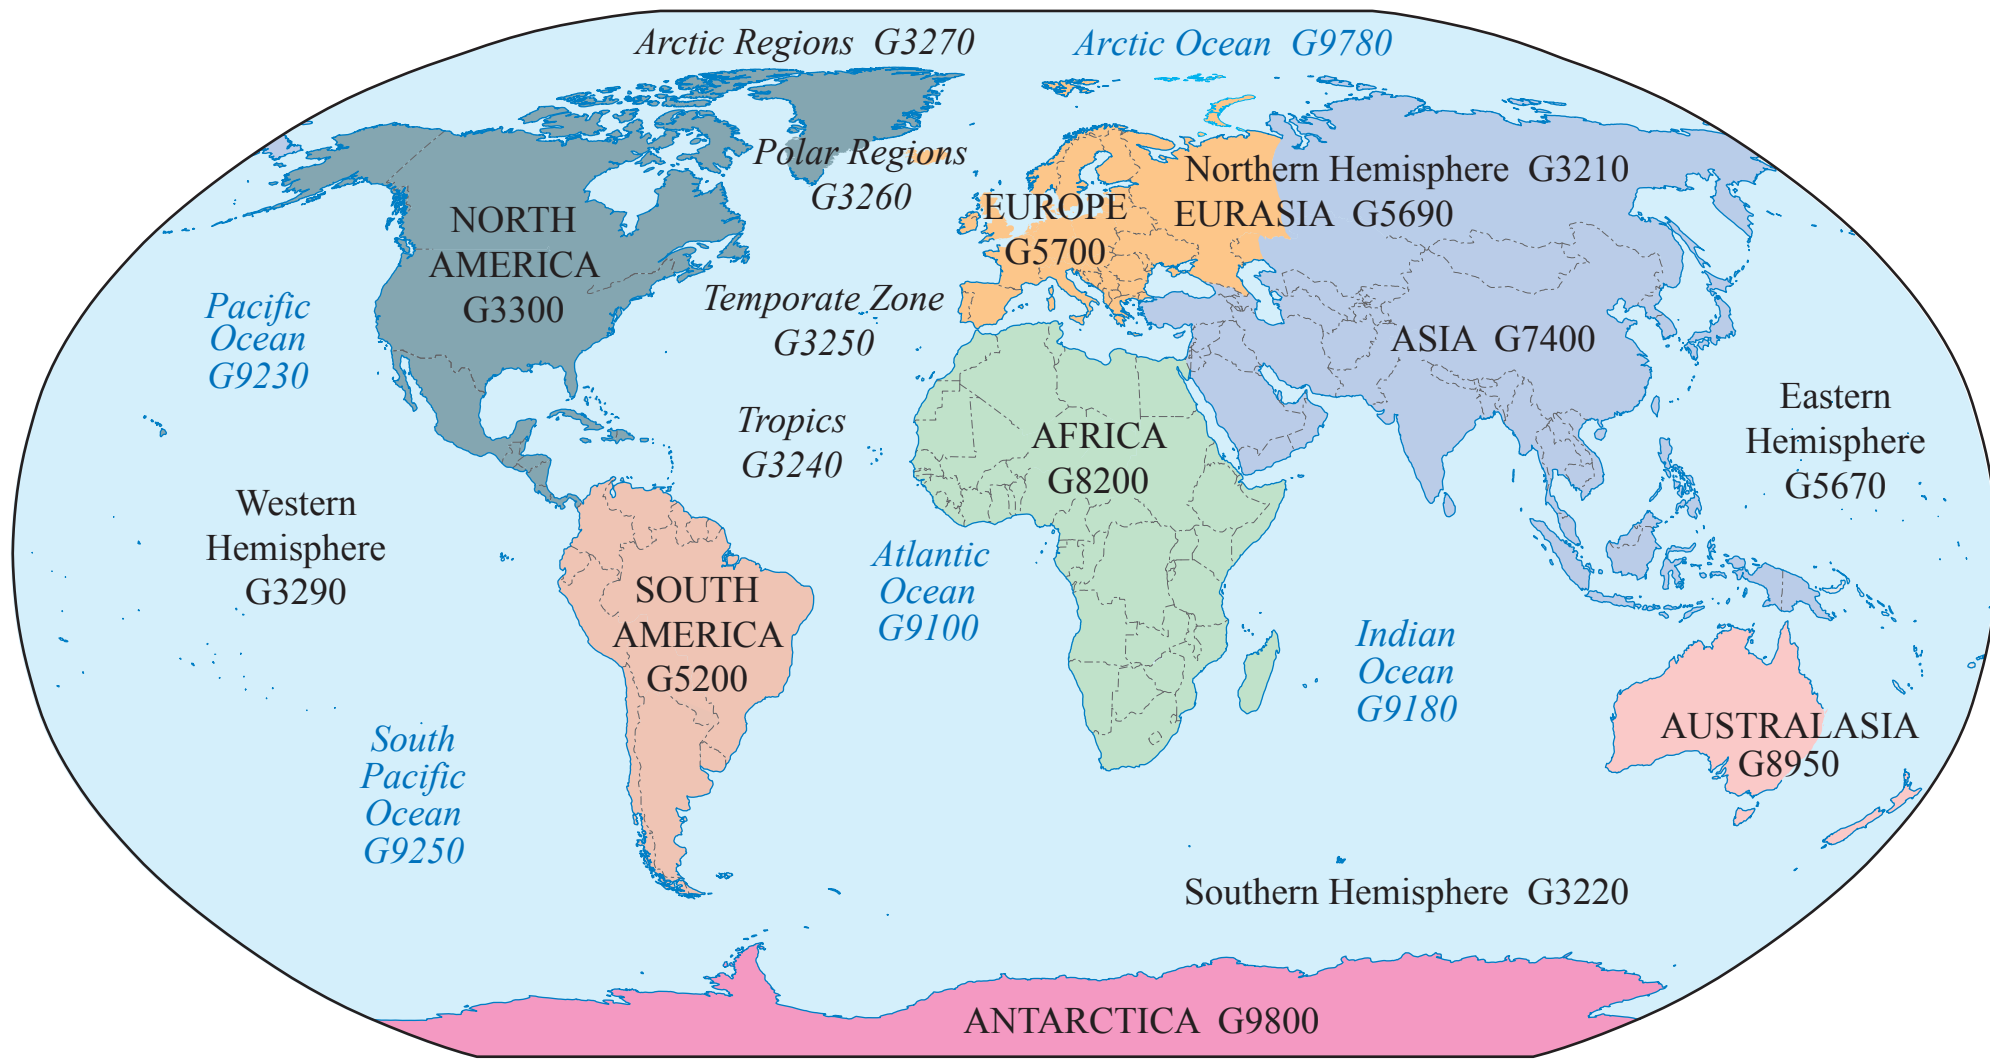

# A MAP INDEX TO THE LC "G" SCHEDULE

by  
Jim Coombs  
Maps & GIS Librarian  
Missouri State University

THE WORLD  
G3200

# CANADA Regions

**NORTHERN CANADA G3515**

Yukon

Northwest  
Territories

Nunavut

**CORDILLERAN  
PROVINCES  
AND  
TERRITORIES  
G3505**

**WESTERN CANADA G3465**

British  
Columbia

Alberta

Saskat-  
chewan

Manitoba

**PRAIRIE PROVINCES  
G3470**

**EASTERN CANADA G3405**

Ontario

Quebec

**ATLANTIC  
PROVINCES  
G3410**